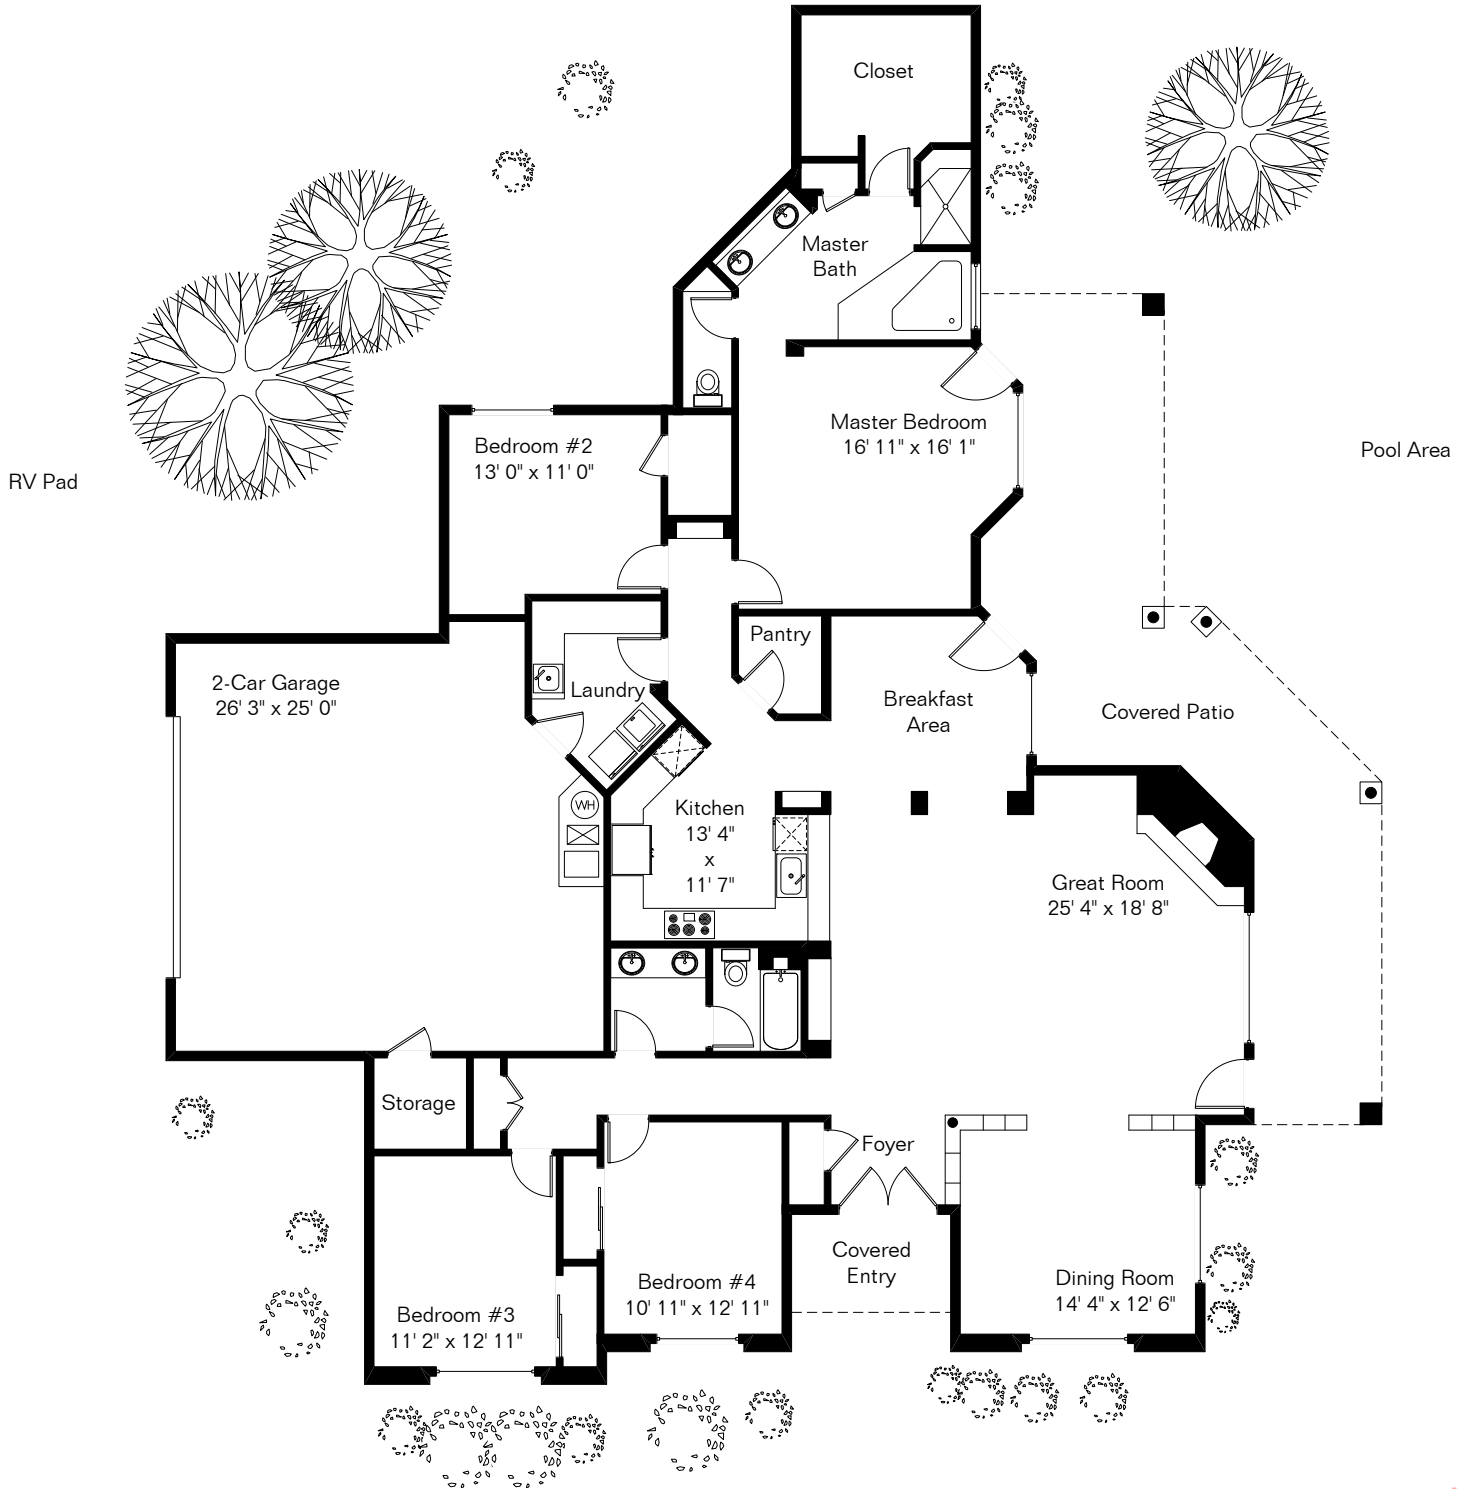

The square footages and room size information are deemed to be reliable but are not guaranteed and should be independently verified.

11640 E Calle del Rincon

Site Visit March 2014

Copyright 2014 Floor Plans First! LLC
All Rights Reserved.

Living Area 2,648 Sq Ft
Garage 698 Sq Ft

www.FloorPlansFirst.com

Toll Free (877) 887-1500
Voice (520) 881-1500
Fax (520) 791-7701

Floor Plans First!
See the Floor Plan First!